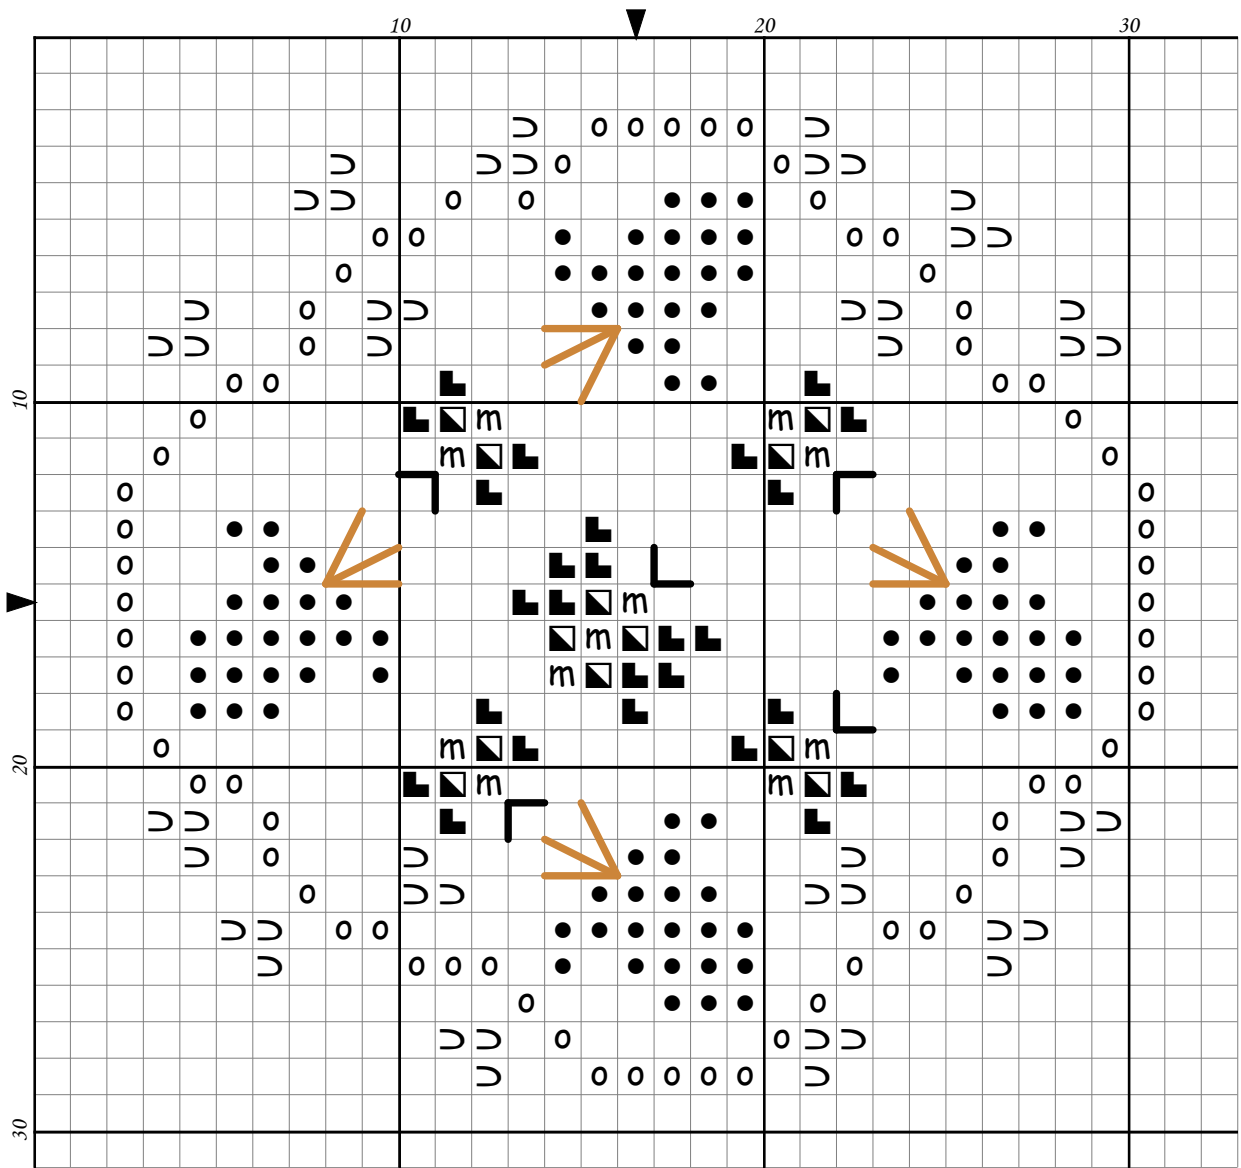

Bees & Bluebells by Virginia Knutson

- Legend:**
- m DMC-310
 - DMC-415
 - DMC-444
 - D DMC-561
 - o DMC-562
 - DMC-826
- Backstitches:**
- DMC-310
 - DMC-976

2009 Veeandco Cross Stitch Designs, Licensed to: Vee